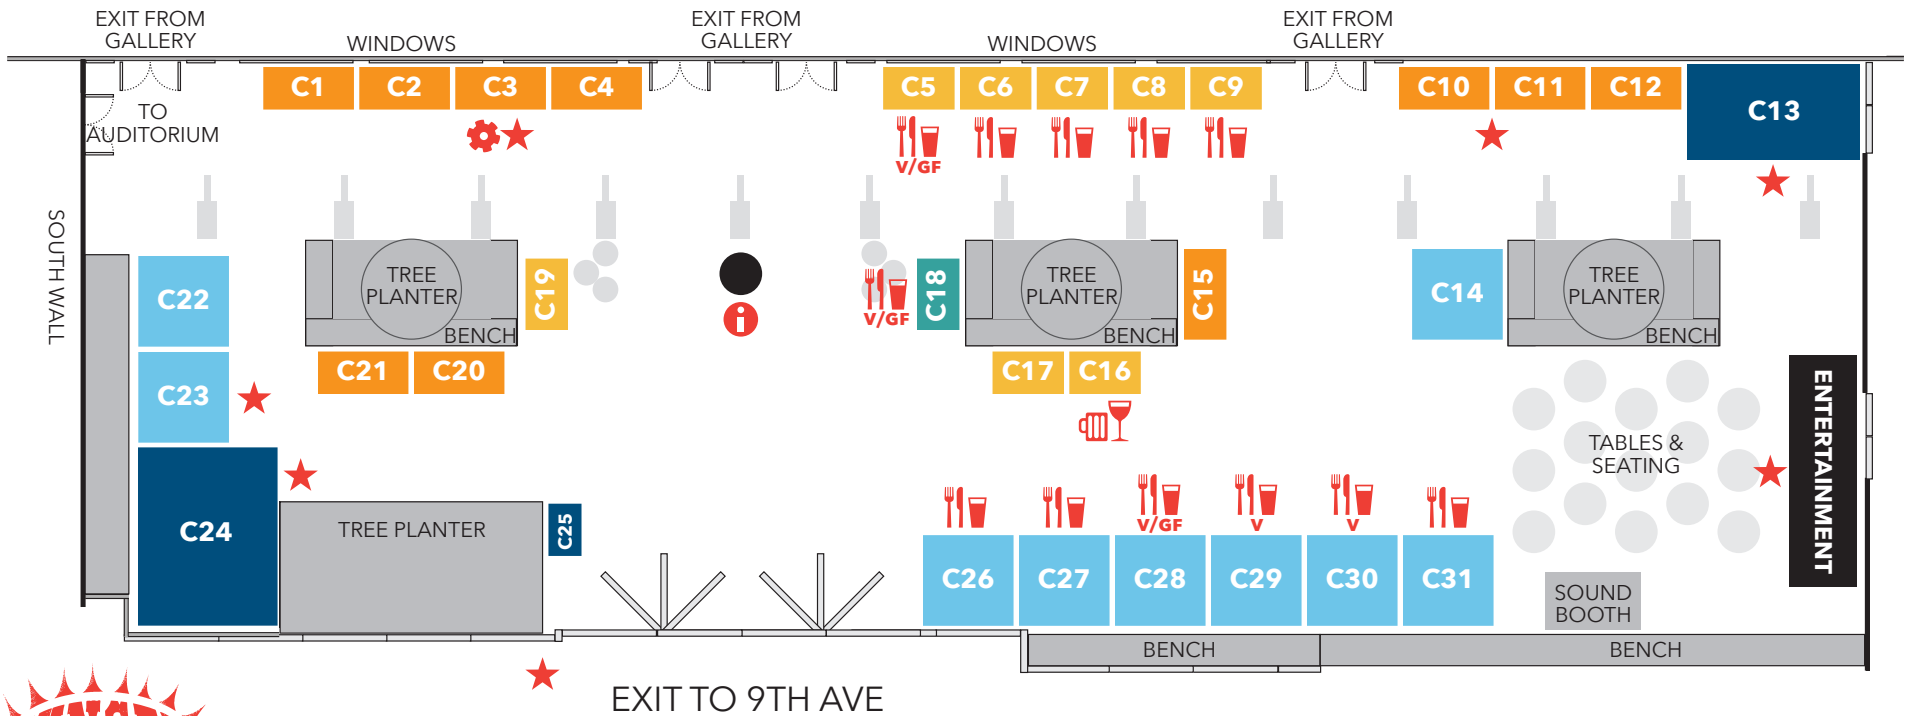

VENDOR	SPACE
★ Africa Unite	C23
★ Alice Adams	C3
★ B&J Company	C10-11
★ Bubbles	Front Gate
Chalos (v)	C26
Dert Bags reusable bags	C21
El Molcajete Sauces (v/GF)	C5
Gumbo Social (v/GF)	C28
★ ISPN Fun Zones	C13, C24
Jaden's Kettle Corn	C31
Juicy Lucy's (v)	C27
Ketsourine Macarons	C30

VENDOR	SPACE
Las Selvas	C14
Lentil & Stitch	C2
Raymond Zhen	C12
Renewal by Andersen	C29
Rosabella Arts and Crafts	C22
Sunset Roasters	C9
Sunset Woodcrafts	C15
The Chaga Company	C6
The Good Chocolate	C7
The Harry Banana (v/GF)	C18
US Census Bureau	C25
Yes Pudding	C8

PLAYING IN OUR SAN FRANPSYCHO PERFORMANCE SPACE

Saturday 12/14:

11:00-12:00	Frances Ancheta indie acoustic
12:00-1:00	RyVo indie rock and jazz
1:00-3:00	Kevin North and Friends soulful rock and blues
3:00-4:00	Sean Martin solo acoustic
4:00-5:00	Benders chill rock

Sunday 12/15:

11:00-12:00	Young and Up too Late/ The Foggy Coast Kids kids' blue grass and waltzes
12:00-12:30	Olive The Storyteller
12:30-3:00	Kevin North and Friends soulful rock and blues
3:00-4:00	Sean Martin solo acoustic
4:00-5:00	Benders chill rock

INFORMATION

CHILDREN'S ACTIVITIES

YOUNG MAKERS CORNER

FOOD/BEVERAGE

BEER & WINE TASTING

SUNSET
MERCANTILE
Eat, Drink, Shop, Play
Connect, and Be Local

SUNDAY | **OUTDOOR COURTYARD**