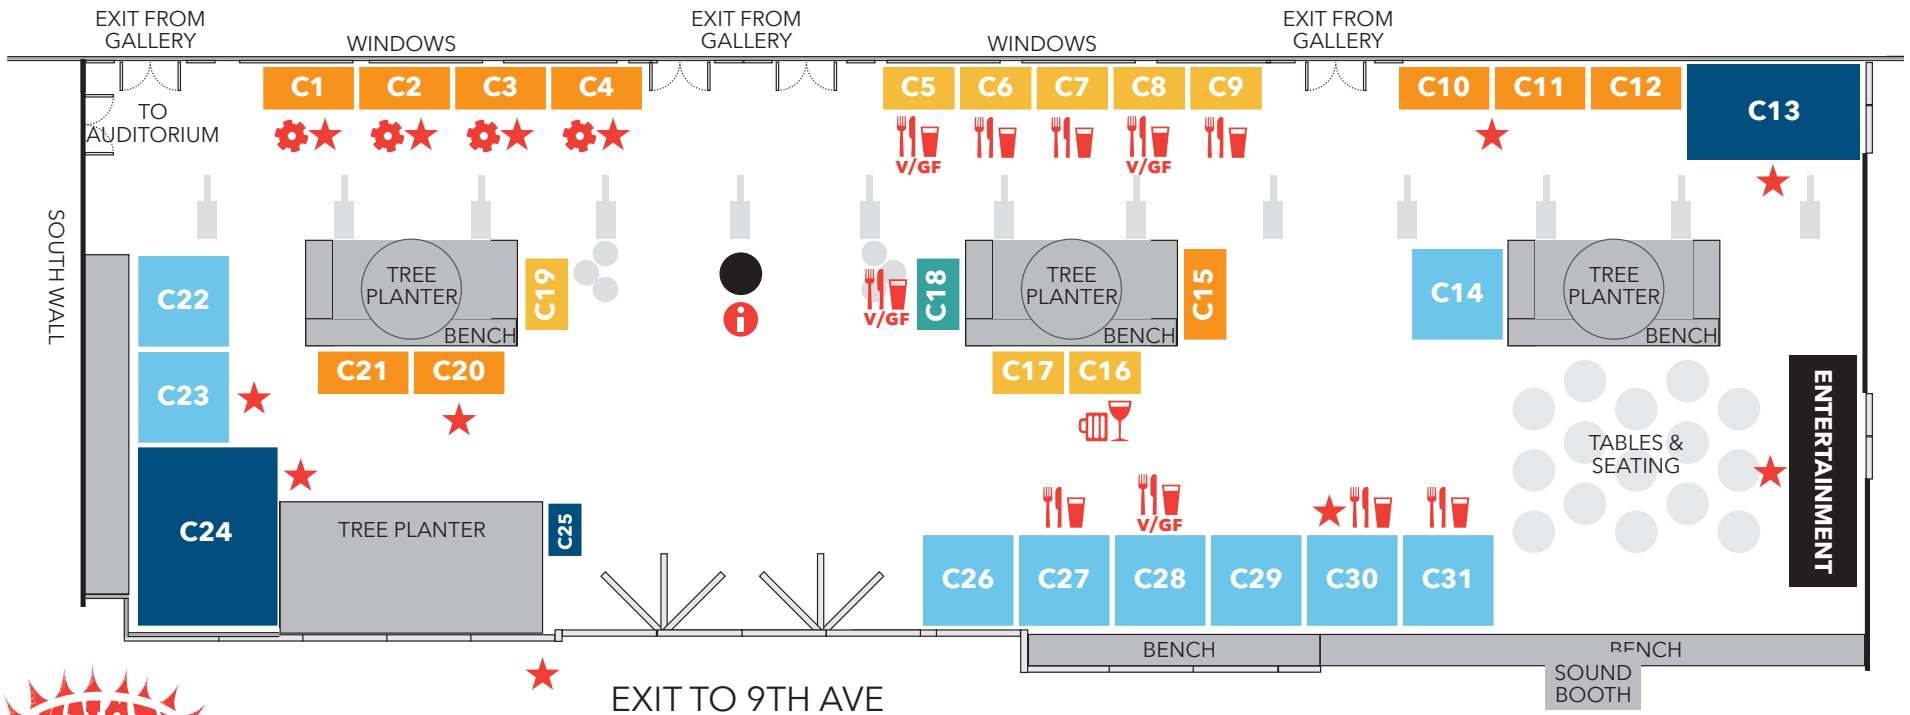

i INFORMATION

★ CHILDREN'S ACTIVITIES

⚙️★ YOUNG MAKERS CORNER

🍴 FOOD/BEVERAGE

🍷 BEER & WINE TASTING

SUNSET
MERCANTILE
Eat, Drink, Shop, Play
Connect, and Be Local

SATURDAY | **OUTDOOR COURTYARD**

VENDOR	SPACE
A Wing and a Prayer	G20
Ancient Treasure	G26
Arbonne	G40
ArchiTec Apparel	G27
AzureBlue Textiles	G37
Bart Bridge	G60
Beer & Wine Tasting	G50
Bird vs. Bird Designs	G7
Bloody Girl Gang	G1
Bobby London	G5
★ Bold & Sprinkles	G39
Bright and Beauty	G35
Charu Sharma	G6
Christopher's Crafts, Paintings & Photography	G38
Cliziashop	G4
Color Street	G41
CORDA	G36

VENDOR	SPACE
Cupani Concepts	G43
Dance With Life Chiropractic	G61
Design Trifecta 360 Knife Block	G10
Disrupt Modern/Cat Modern	G28
★ EarthBaby + diaper changing station	G31
Emma Rose Designs	G22
★ Fog City Pottery	G57
GatherAir	G17
★ Ginkgo Seed	G13
Grace Lutheran	G12
Heavenly Soaps	G29
HelloFresh	G15
Irish Castle Shop	G46-49
J. Fields Jewelry	G16
Janu Gems Inc.	G53